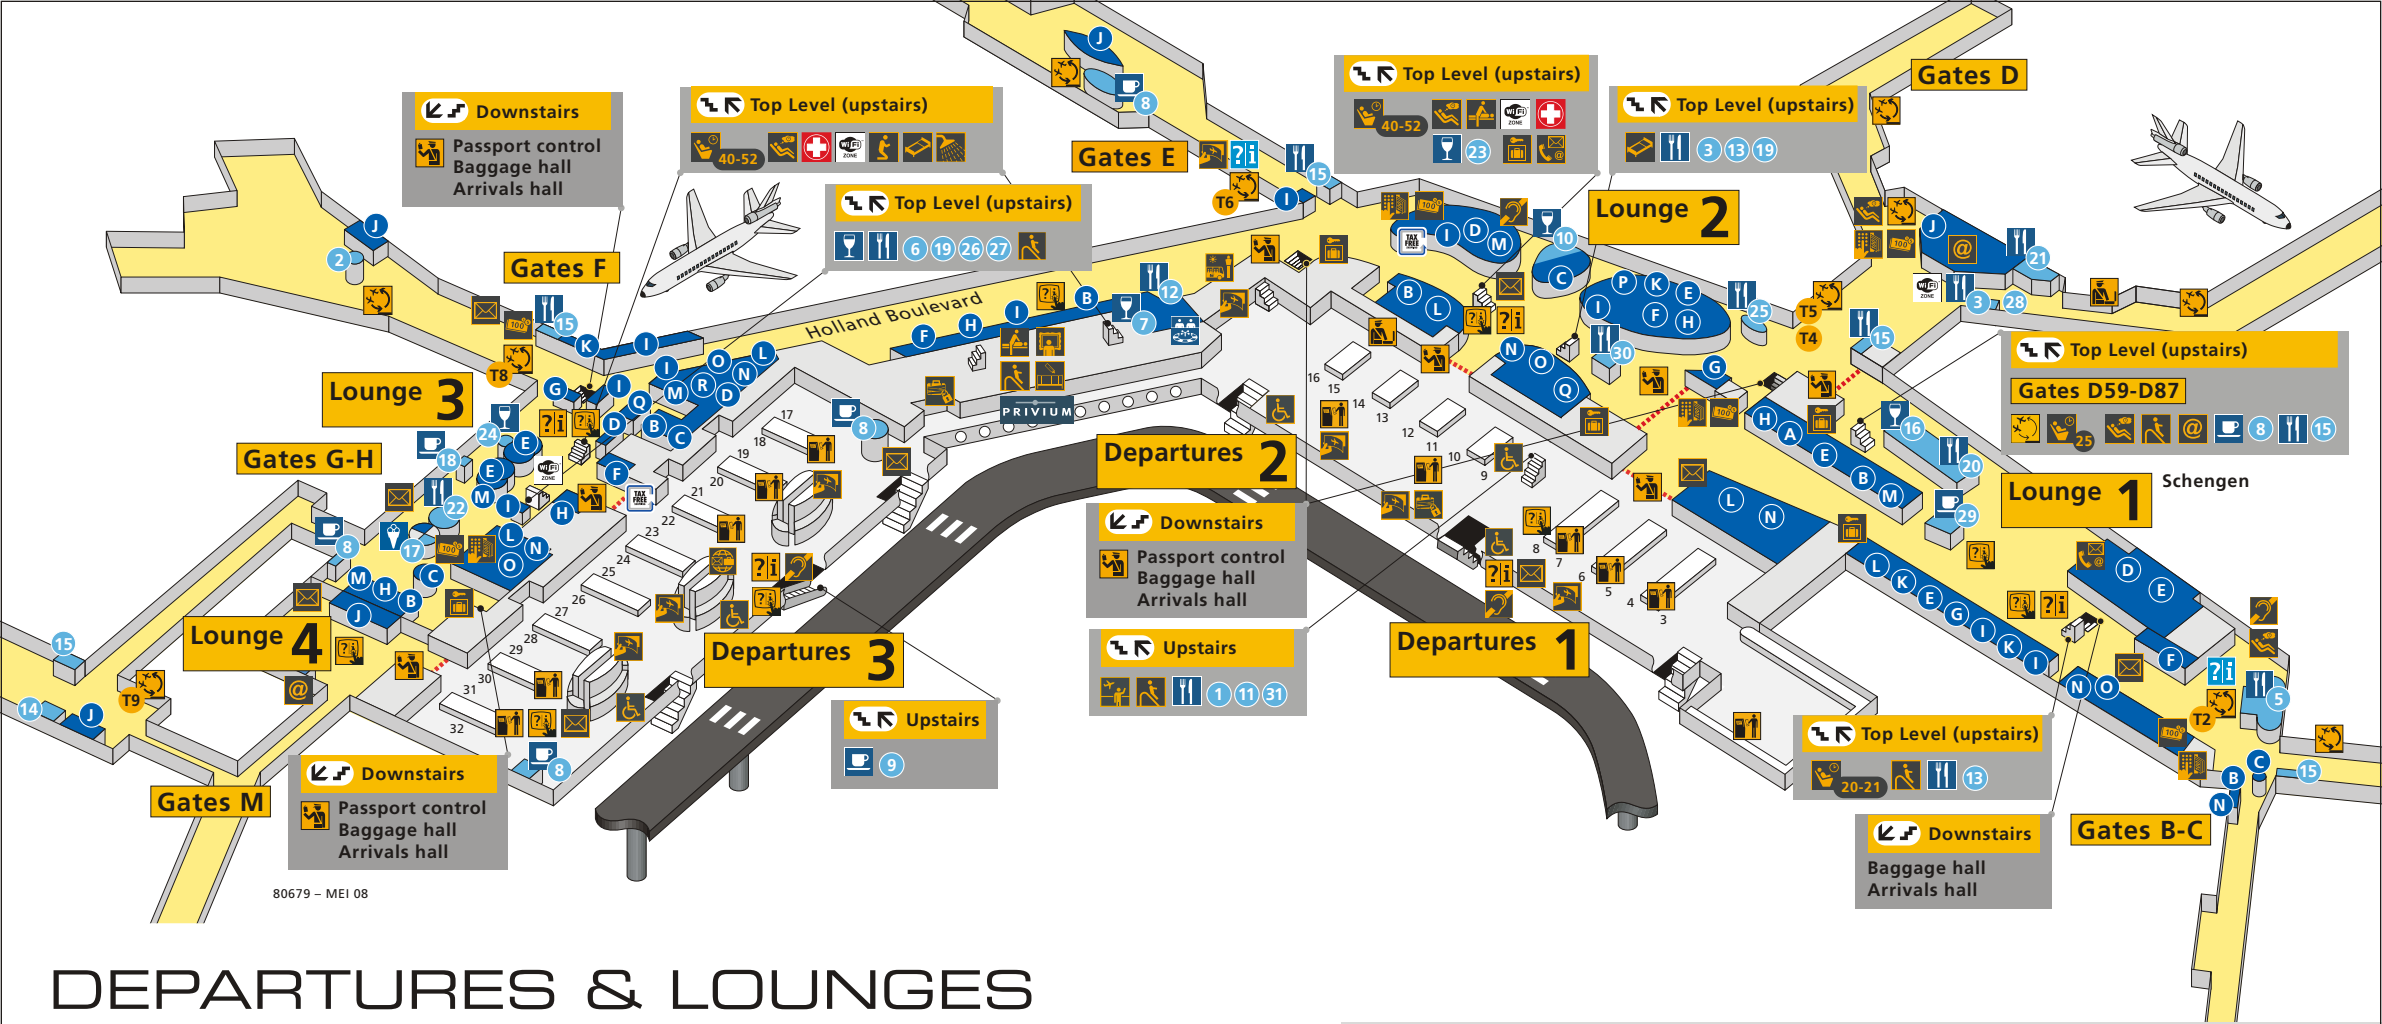

LEGENDA

- A-company eventdesk
- Accor hotel desk
- Airport Business Point
- Amsterdam shuttle desk
- Assistance
- Baggage lockers
- Baggage storage - Pick up on return
- Bar
- Buses
- Car rental
- Cash and change
- Communication zone
- Door 16 - Unaccompanied baggage reclaim
- Dutch Railways/Ticket desk
- Excursions
- First Aid
- Food/Coffee bar
- Hearing loop
- Holland Tourist Information
- Hotel
- Hotel reservation
- Information desk
- Mailbox
- Meeting Point
- NS Hispeed lounge
- Panorama terrace
- Parking
- Police - Koninklijke Marechaussee
- Restaurant
- Schiphol Transfer Assistance
- Seal & Go
- Self-service information point
- Shuttles
- Taxis
- Ticket desk
- Trains
- Train tickets
- Wheelchair rental

* these food and beverage facilities are open 24 hours a day

80679 - MEI 08

DEPARTURES & LOUNGES

BARS & RESTAURANTS

- 1 Balcony Bar
- 2 Bar
- 3 Boulangerie Paul
- 4 The Brasserie
- 5 Bubbles Seafood & Wine Bar
- 6 Café Amsterdam
- 7 Casino Bar
- 8 Coffee Bar
- 9 Color Café
- 10 Cone Bar
- 11 Dakota's café and bar
- 12 Deli-Holland Boulevard
- 13 Foodcourt
- 14 Galaxy bar
- 15 Grabandfly
- 16 Grand Café Het Paleis
- 17 Häagen-Dasz
- 18 Juicy Details
- 19 McDonald's
- 20 Mediterranean Sandwich Bar
- 21 Murphy's Bar
- 22 Nautilus Café
- 23 Network Bar
- 24 New Destinations
- 25 Noodle Restaurant
- 26 Pier O1
- 27 Restaurant in de Bontekoe
- 28 Sbarro Pizza and Pasta
- 29 Starbucks
- 30 Sushi Bar
- 31 Touch Down Restaurant